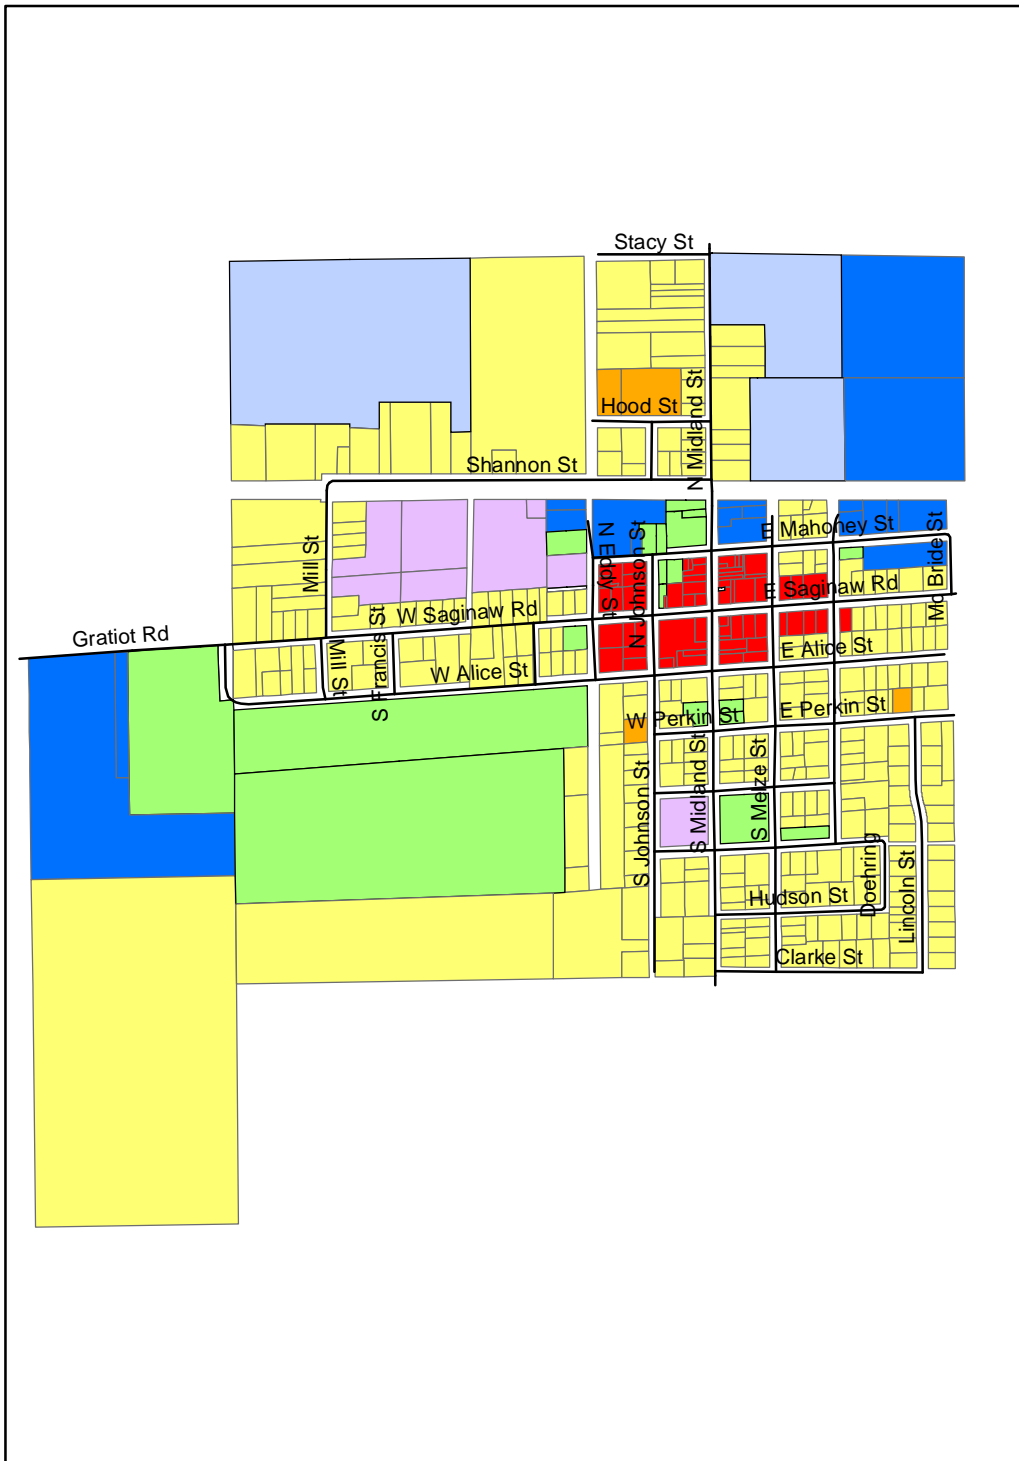

Village of Merrill Future Land Use

Legend	
	Future Land Use Agricultural
	Agriculture & Residential
	Agriculture & Transitional
	Low Density Residential
	Medium Density Residential
	Commercial
	Industrial
	Parks/Rec/Open Space
	Public/Quasi-Public