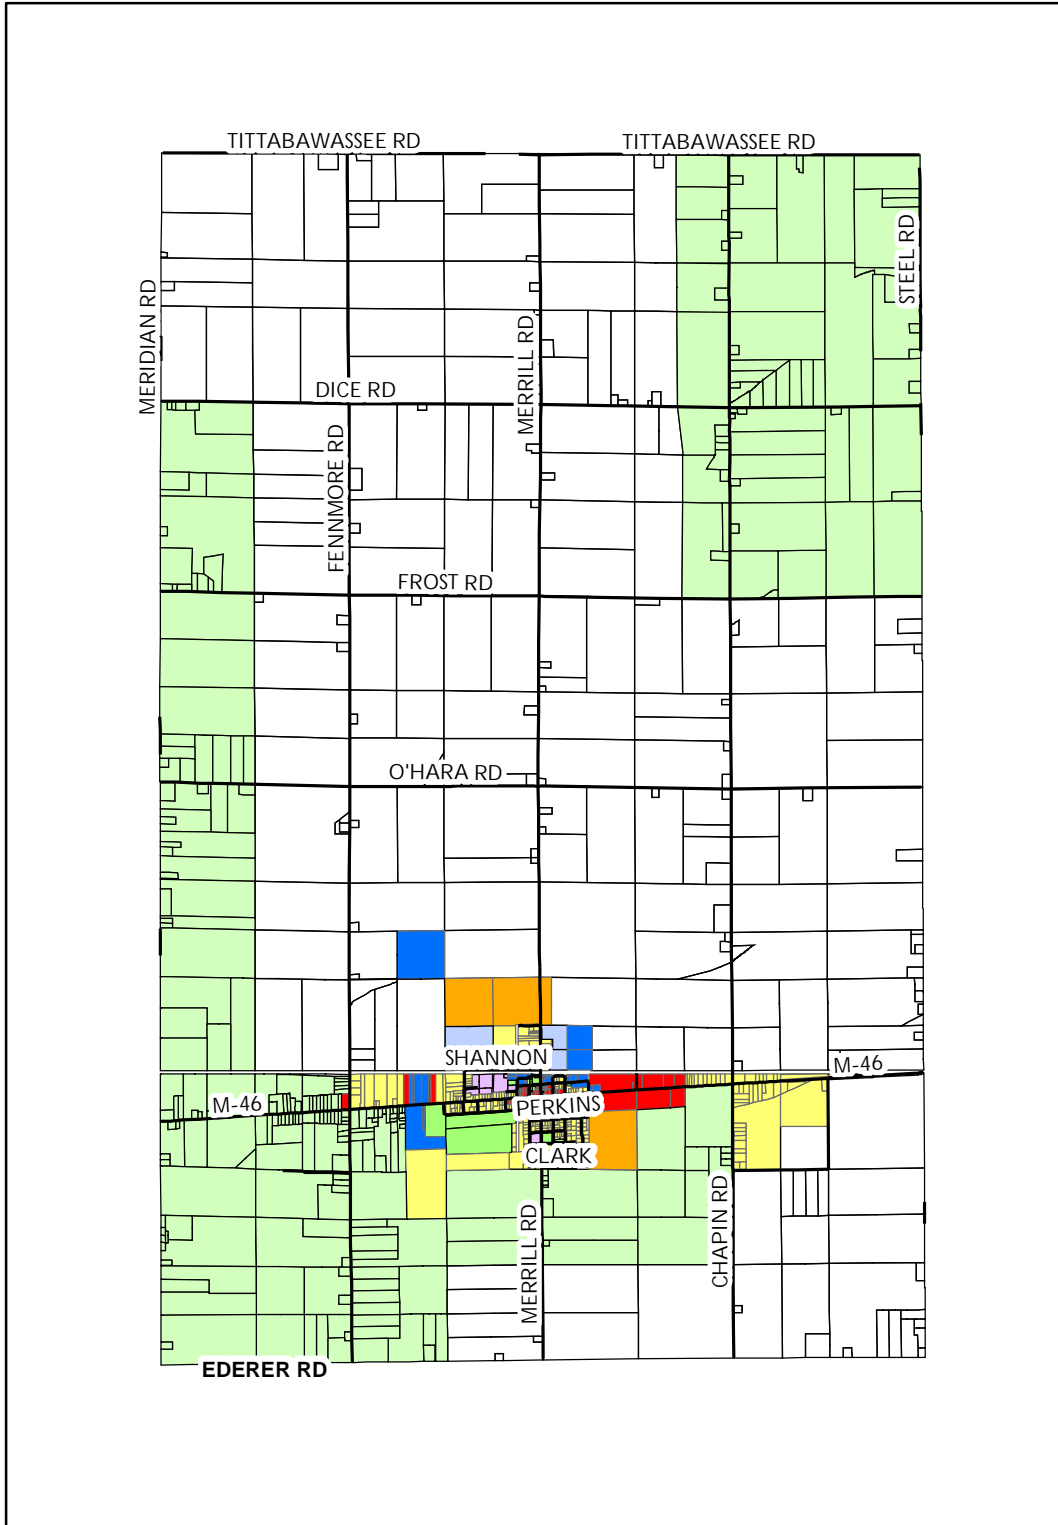

Jonesfield Township Future Land Use

Legend	
Future Land Use	
	Agricultural
	Agricultural & Residential
	Agriculture & Transitional
	Low Density Residential
	Medium Density Residential
	Commercial
	Industrial
	Parks/Rec/Open Space
	Public/ Quasi-Public